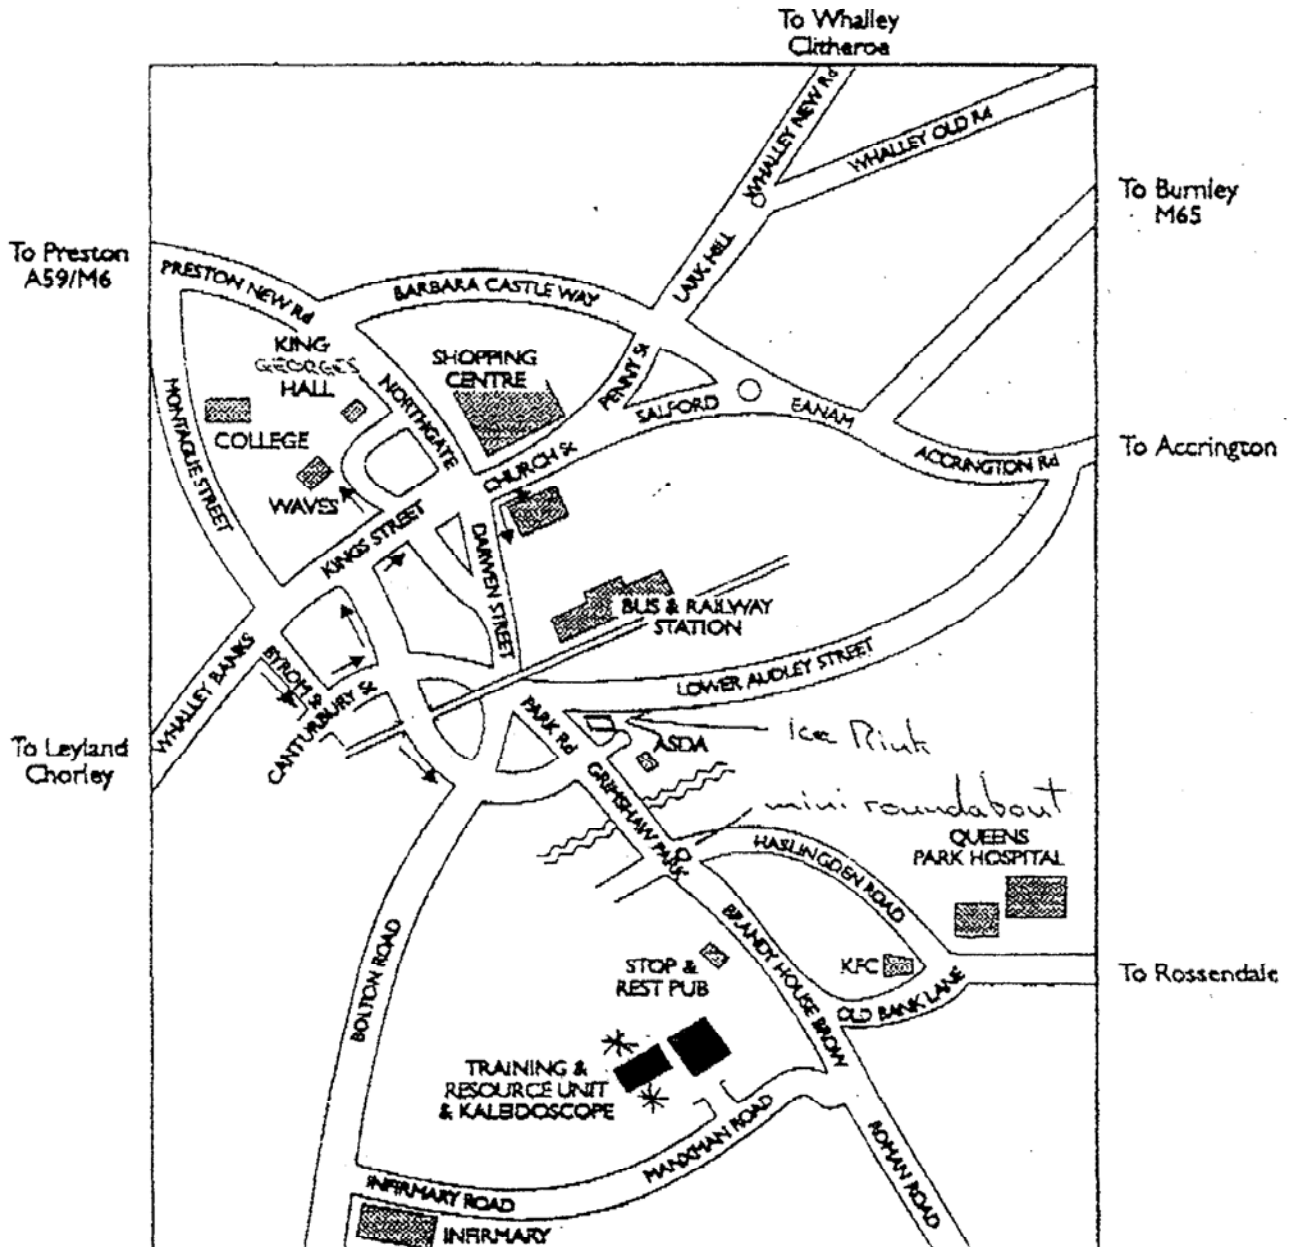

Address for Training & Resource Unit

Training & Resource Unit
Manxman Road
Blackburn
BB2 2ER

Telephone 0254 694643

How to Find Us

To Darwen
Bolton

By Public Transport

Trains to Blackburn. Take the M40 bus from the Boulevard outside the station and ask for the Everton end of Manxman Road. TRU is on the site of the former Everton High school in the Higher Croft Area and is fully accessible.